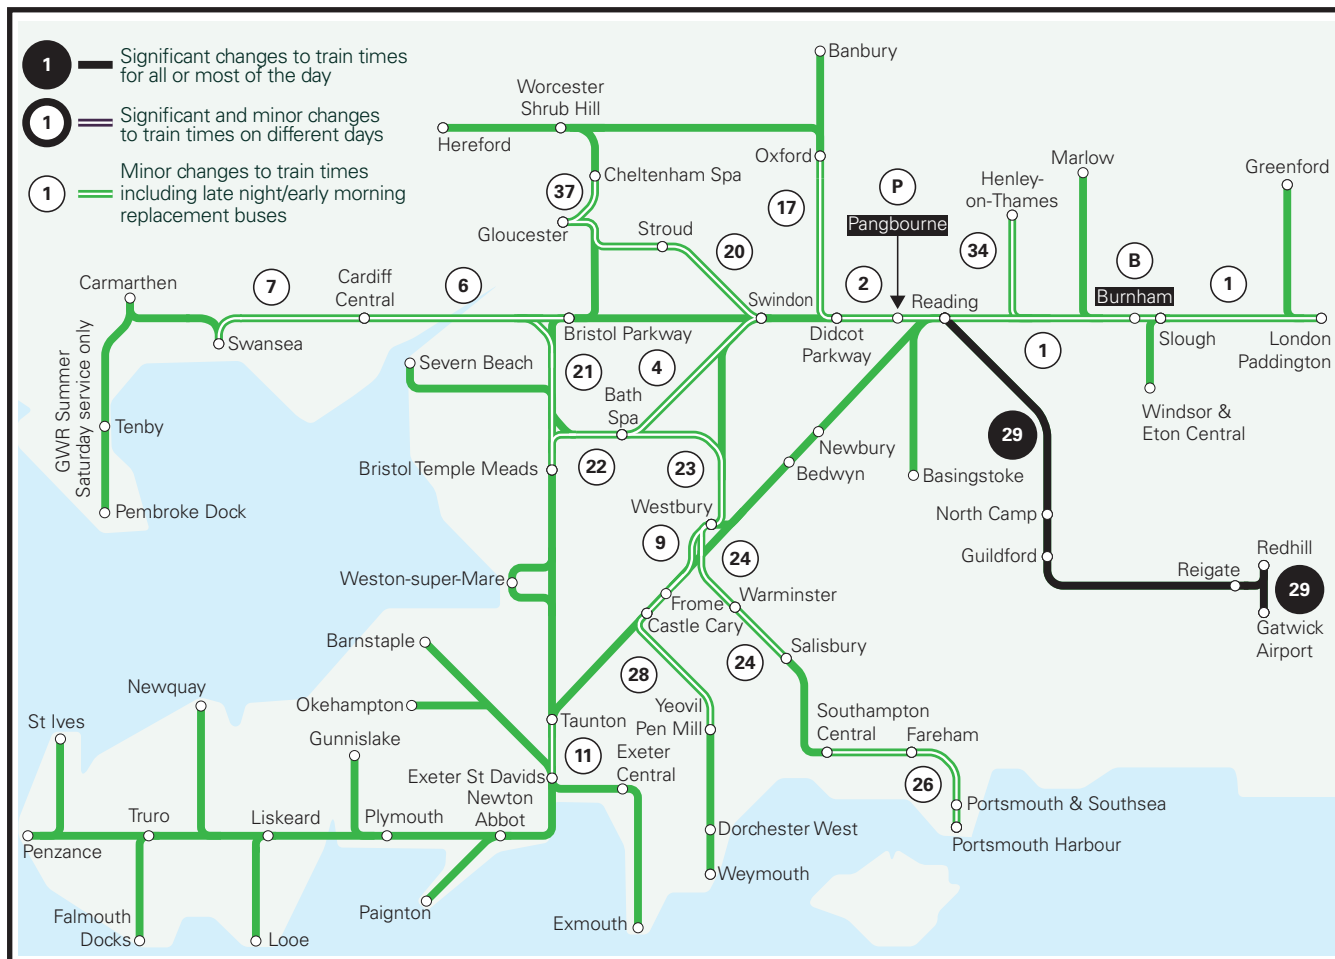

This map shows a summary of planned improvement work taking place across our network.

Full details of this work can be found on the next pages.

You can check your journey details by:

- Using the train times and ticket section on our website [GWR.com](https://www.gwr.com)
- By calling National Rail Enquiries on **03457 48 49 50**. (Calls may be recorded)

All information correct at time of publication. Errors and omissions excepted.

Saturday 4 to Friday 10 May 2024

Sunday - The 0638 London Paddington to Reading will start from Maidenhead. A replacement bus will run from London Paddington to Maidenhead, departing EARLIER than usual.

⑨ ②② **Monday and Tuesday** - The 2306 Bristol Temple Meads to Westbury will terminate at Bath Spa. A replacement bus will run from Bath Spa to Westbury.

②③ ②⑧ **Monday to Thursday** - The 2030 Cardiff Central to Portsmouth Harbour will terminate at Bristol Temple Meads. Passengers should travel forward on the next available service. The 2345 Bristol Temple Meads to Frome will not run and the 2123 Portsmouth Harbour to Bristol Temple Meads will terminate at Westbury. Replacement buses will run instead.

⑪ **Monday and Tuesday** - The 2348 Bristol Temple Meads to Exeter St Davids will arrive approximately 20 minutes later at Exeter St Davids. The 2345 London Paddington to Penzance will arrive up to 10 minutes later at Taunton and Exeter St Davids.